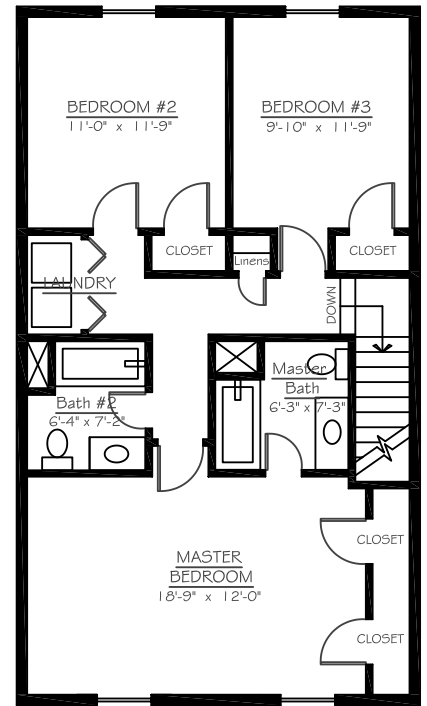

LOWER LEVEL

MAIN LEVEL

UPPER LEVEL

FLOOR PLANS

2109 Kings Mill Court, Falls Church, VA 22043