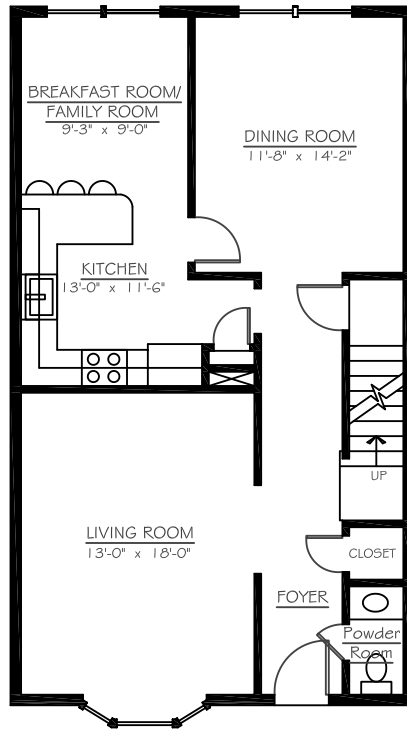

LOWER LEVEL

MAIN LEVEL

UPPER LEVEL

FLOOR PLANS

2109 Kings Mill Court, Falls Church, VA 22043